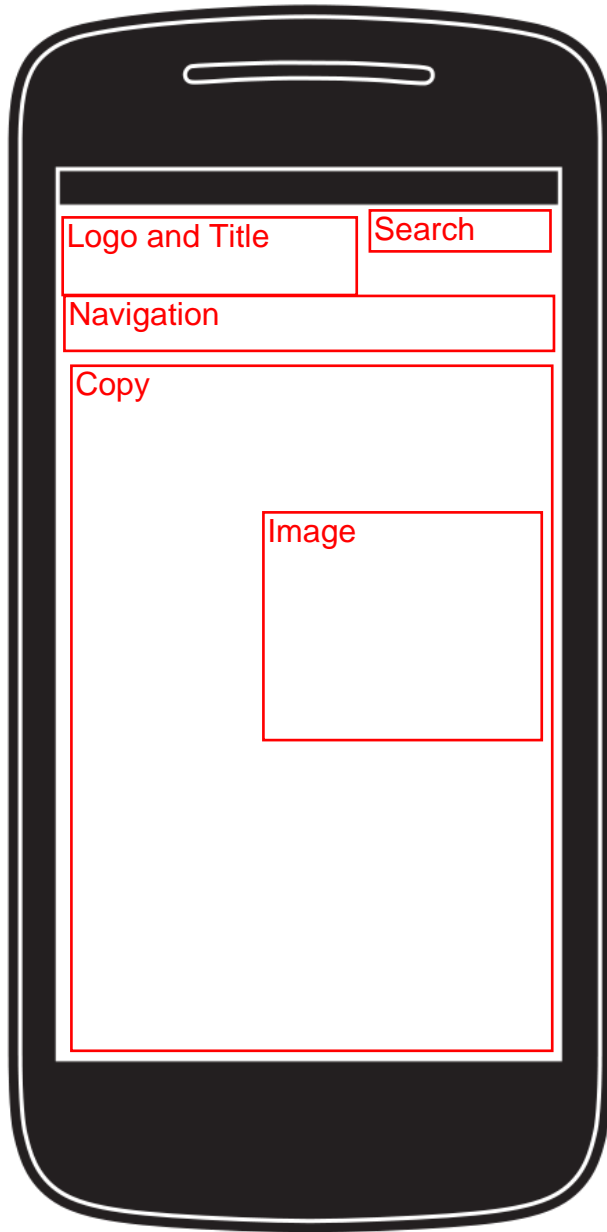

**Android Phone** – Large Size (480 pixel wide X 800 pixel high): Example – *Samsung Galaxy S II*

**Notes:**

- \_\_\_\_\_
- \_\_\_\_\_
- \_\_\_\_\_
- \_\_\_\_\_
- \_\_\_\_\_
- \_\_\_\_\_
- \_\_\_\_\_
- \_\_\_\_\_
- \_\_\_\_\_
- \_\_\_\_\_
- \_\_\_\_\_