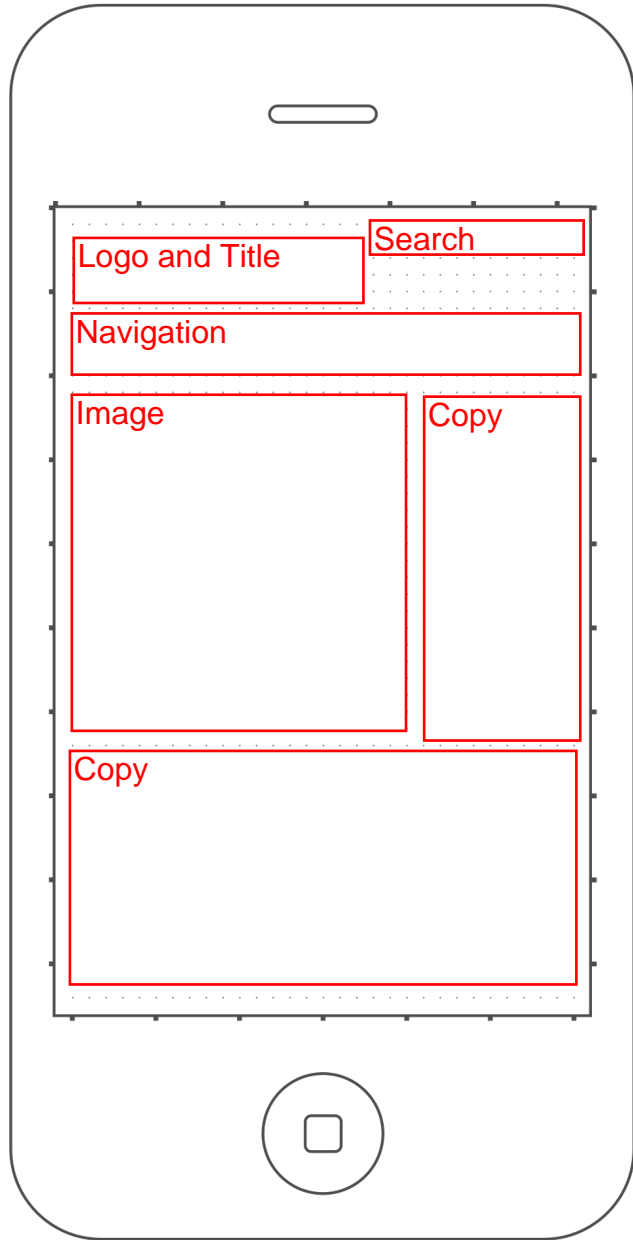

**iPhone** – (640 pixel wide X 960 pixel high): Example – *iPhone 4S actual size*

**Notes:**

The phone defaults to a tiny zoomed out view. But it will need to be zoomed in, and scrolled to see everything.  
Using float in CSS will allow most of the scrolling to be up and down.  
Using the drop down menus will allow more content to be viewable. It will also allow for easier navigation due to the larger size of the links.  
This is the Home Page